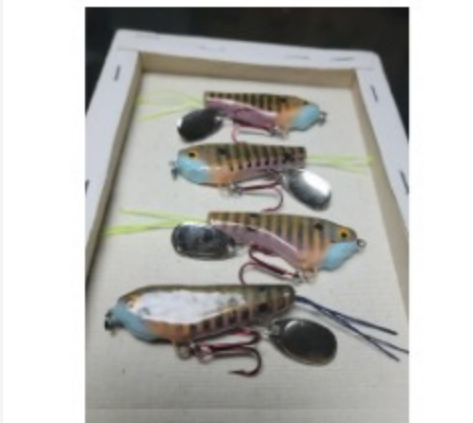

Enhance Your Crafty Fisherman Experience
Download The Mobile App

Trending Now

[VIEW ALL](#)

A.M. ANGLERS
6 Inch Cedar Perch Swim bait
\$35.00

Add To Cart

LITTLE CAPTAINS KOKANEE TACKLE
5 Pack 2" Hellgrammites GLOW
\$25.00

Add To Cart

LITTLE CAPTAINS KOKANEE TACKLE
Hyper Glow Spinner Kit 10 Pack
\$50.00

Add To Cart

LITTLE CAPTAINS KOKANEE TACKLE
10 Pack Kit 5.5" Dodgers Kokanee & Trout
\$90.00

Add To Cart

FIELD EDGE FISHING PRODUCTS
Chartreuse & White Clouser Minnow
\$24.00

Add To Cart

Recommended For You [View all](#)

LITTLE CAPTAINS KOKANEE TACKLE
★★★★★
5 Pack 2" Hellgrammites GLOW
\$25.00

Add To Cart

A.M. ANGLERS
★★★★★
Swagger 2.0
\$15.00

Add To Cart

A.M. ANGLERS
★★★★★
6 Inch Cedar Perch Swim bait
\$35.00