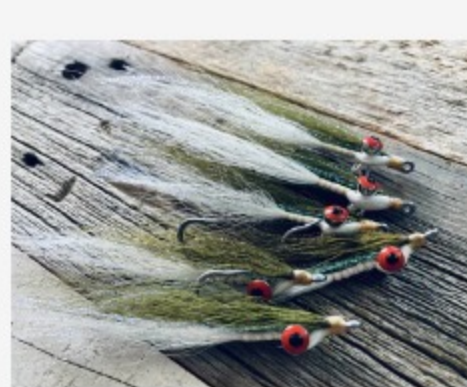

Show More

More items to explore [View All](#)

TRUSTED TROUT
EP Perfect Minnow - Chartreuse
~~\$8.99~~ **\$8.50**

+3

Add To Cart

TRUSTED TROUT
Gummy Spoon - Peacock
\$7.99

+1

Add To Cart

FIELD EDGE FISHING PRODUCTS
Chartreuse & White Clouser Minnow
\$24.00

Add To Cart

FIELD EDGE FISHING PRODUCTS
Olive And White Clouser Minnow
\$24.00

Add To Cart

TRUSTED TROUT
Prince Of Tides - Chartreuse / Pink
\$4.99