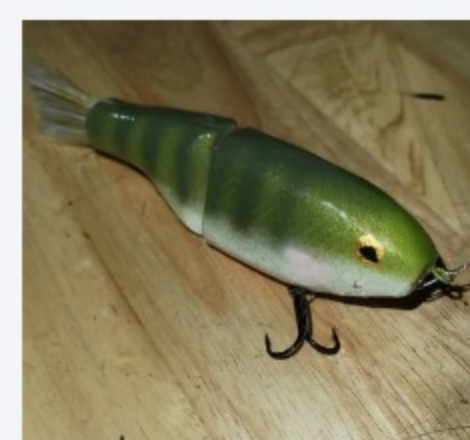

Enhance Your Crafty Fisherman Experience
Download The Mobile App

Trending Now

[VIEW ALL](#)

A.M. ANGLERS
6 Inch Cedar Perch Swim bait
\$35.00

Add To Cart

LITTLE CAPTAINS KOKANEE TACKLE
5 Pack 2" Hellgrammites GLOW
\$25.00

Add To Cart

LITTLE CAPTAINS KOKANEE TACKLE
Hyper Glow Spinner Kit 10 Pack
\$50.00

Add To Cart

LITTLE CAPTAINS KOKANEE TACKLE
10 Pack Kit 5.5" Dodgers Kokanee & Trout
\$90.00

Add To Cart

FIELD EDGE FISHING PRODUCTS
Chartreuse & White Clouser Minnow
\$24.00

Add To Cart

Recommended For You [View all](#)

LITTLE CAPTAINS KOKANEE TACKLE
★★★★★
5 Pack 2" Hellgrammites GLOW
\$25.00

Add To Cart

A.M. ANGLERS
★★★★★
Swagger 2.0
\$15.00

Add To Cart

A.M. ANGLERS
★★★★★
6 Inch Cedar Perch Swim bait
\$35.00