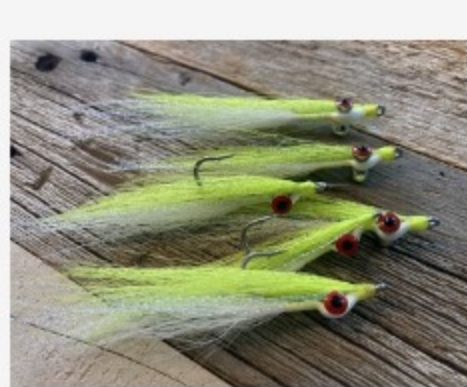

Show More

More items to explore [View All](#)

TRUSTED TROUT
EP Perfect Minnow - Chartreuse
~~\$8.99~~ **\$8.50**

+3

Add To Cart

TRUSTED TROUT
Gummy Spoon - Peacock
\$7.99

+1

Add To Cart

FIELD EDGE FISHING PRODUCTS
Chartreuse & White Clouser Minnow
\$24.00

Add To Cart

FIELD EDGE FISHING PRODUCTS
Olive And White Clouser Minnow
\$24.00

Add To Cart

TRUSTED TROUT
Prince Of Tides - Chartreuse / Pink
\$4.99