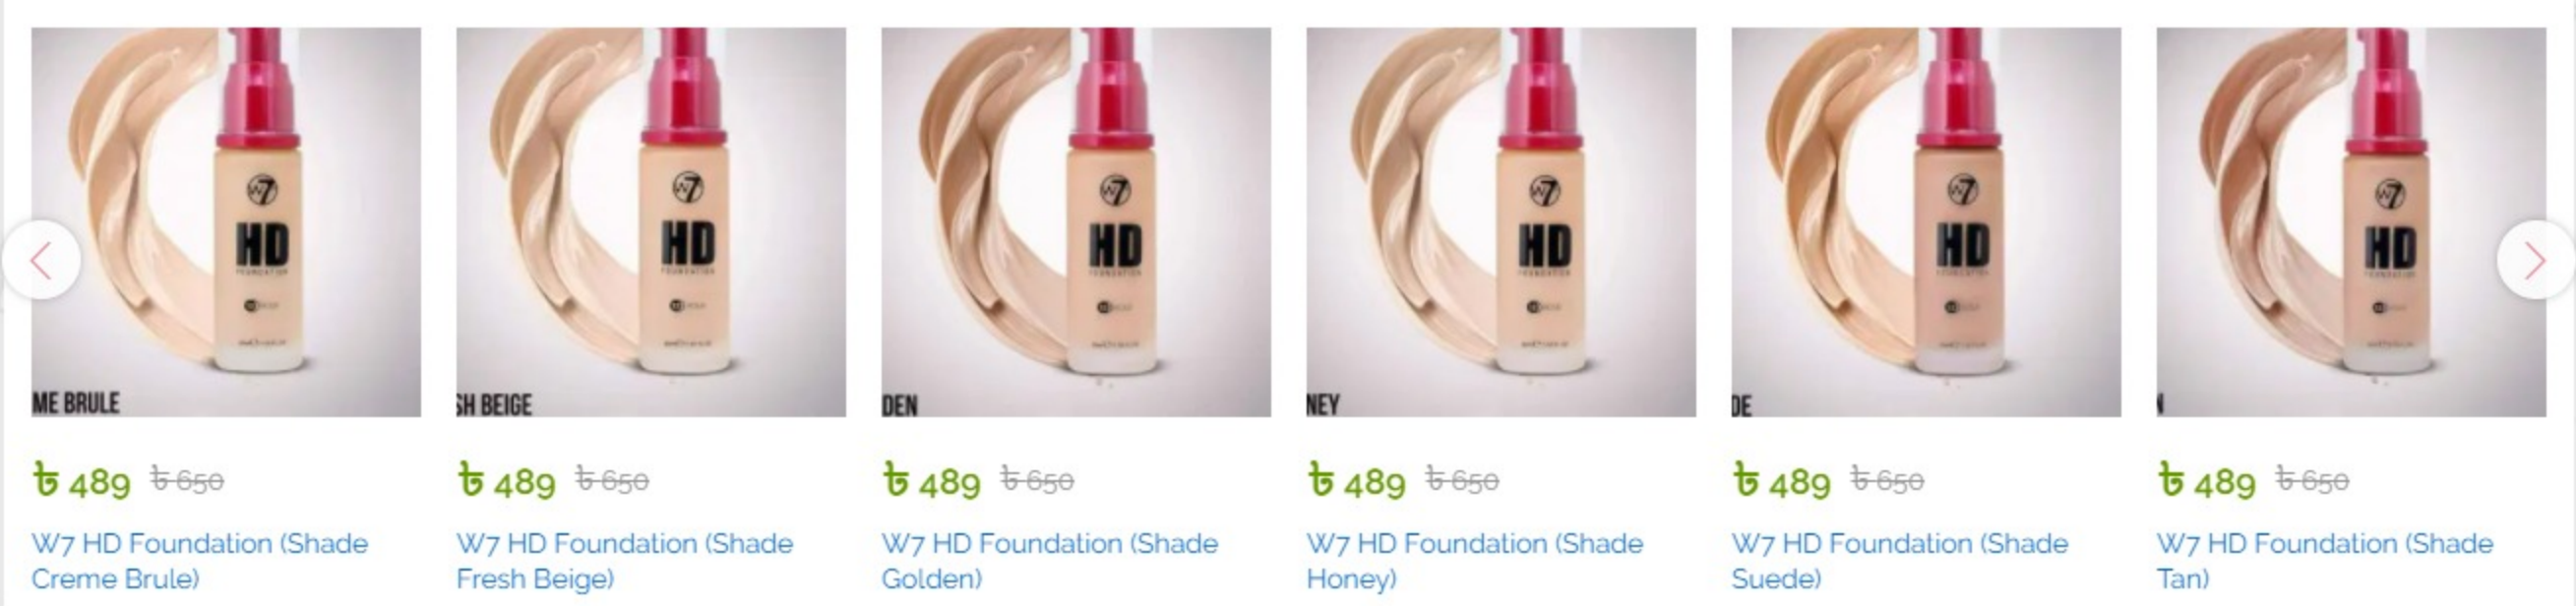

Ends In 03 : 51 : 52

View All

Top Categories Of The Month

Makeup

New Arrivals Best Seller Most Popular View All

Skin Care

New Arrivals Best Seller Most Popular View All

Hair Care

New Arrivals Best Seller Most Popular View All

FABRIC BED DISCOUNT **25% OFF**

Strong mattress support with 10 wood prevents sagging and increases mattress

TK266
TK219

Shop Now

#04 DARK GRAY BROWN

PINKFLASH

Focallure Lipgloss Pink Flash View All

New Arrivals Best Seller Sale

Makeup

- W7 HD Foundation (Shade Creme Brule) **TK 489** ~~TK 650~~
- W7 HD Foundation (Shade Fresh Beige) **TK 489** ~~TK 650~~
- W7 HD Foundation (Shade Golden) **TK 489** ~~TK 650~~
- W7 HD Foundation (Shade Honey) **TK 489** ~~TK 650~~
- W7 HD Foundation (Shade Suede) **TK 489** ~~TK 650~~
- W7 HD Foundation (Shade Tan) **TK 489** ~~TK 650~~
- W7 HD Foundation (Shade Vanilla) **TK 489** ~~TK 650~~