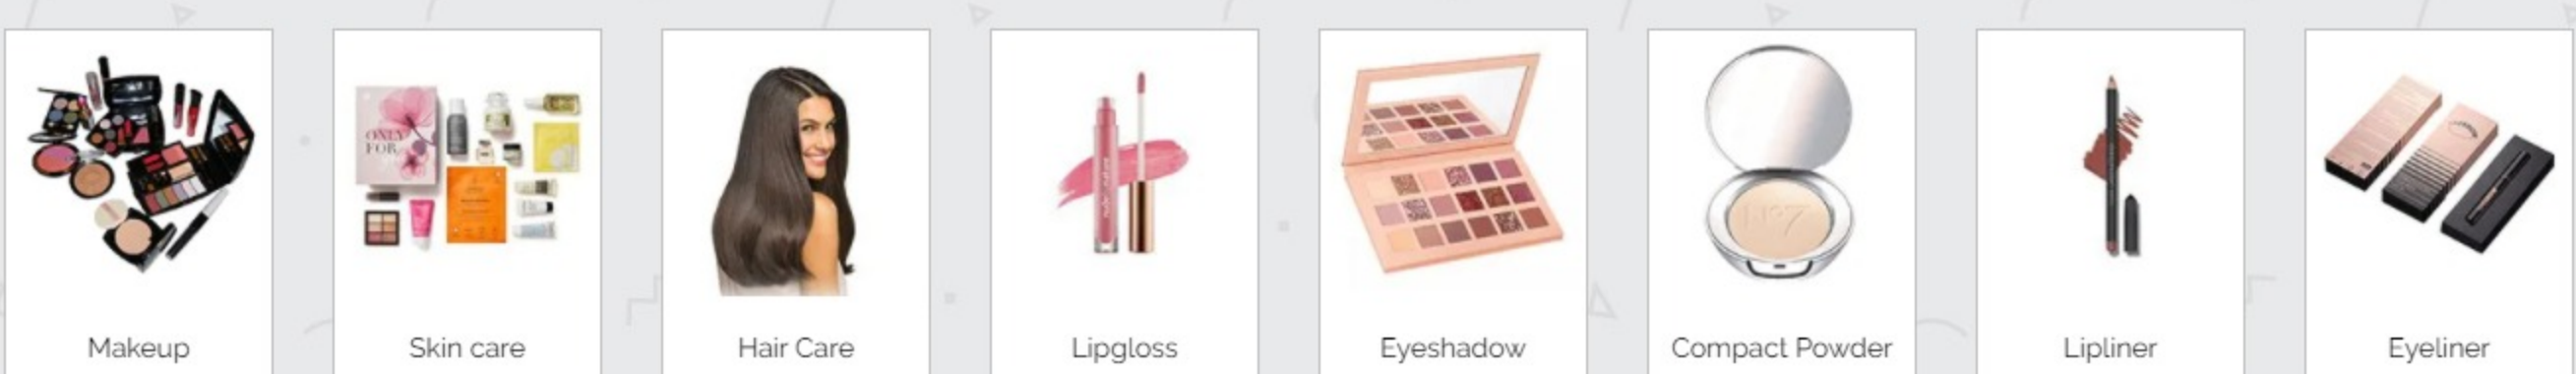

Ends In 03 : 51 : 52

View All

Top Categories Of The Month

Makeup

New Arrivals Best Seller Most Popular View All

Skin Care

New Arrivals Best Seller Most Popular View All

Hair Care

Focallure Lipgloss Pink Flash View All

New Arrivals Best Seller Sale

Makeup

- W7 HD Foundation (Shade Creme Brule) **TK 489** ~~TK 650~~
- W7 HD Foundation (Shade Fresh Beige) **TK 489** ~~TK 650~~
- W7 HD Foundation (Shade Golden) **TK 489** ~~TK 650~~
- W7 HD Foundation (Shade Honey) **TK 489** ~~TK 650~~
- W7 HD Foundation (Shade Suede) **TK 489** ~~TK 650~~
- W7 HD Foundation (Shade Tan) **TK 489** ~~TK 650~~
- W7 HD Foundation (Shade Vanilla) **TK 489** ~~TK 650~~