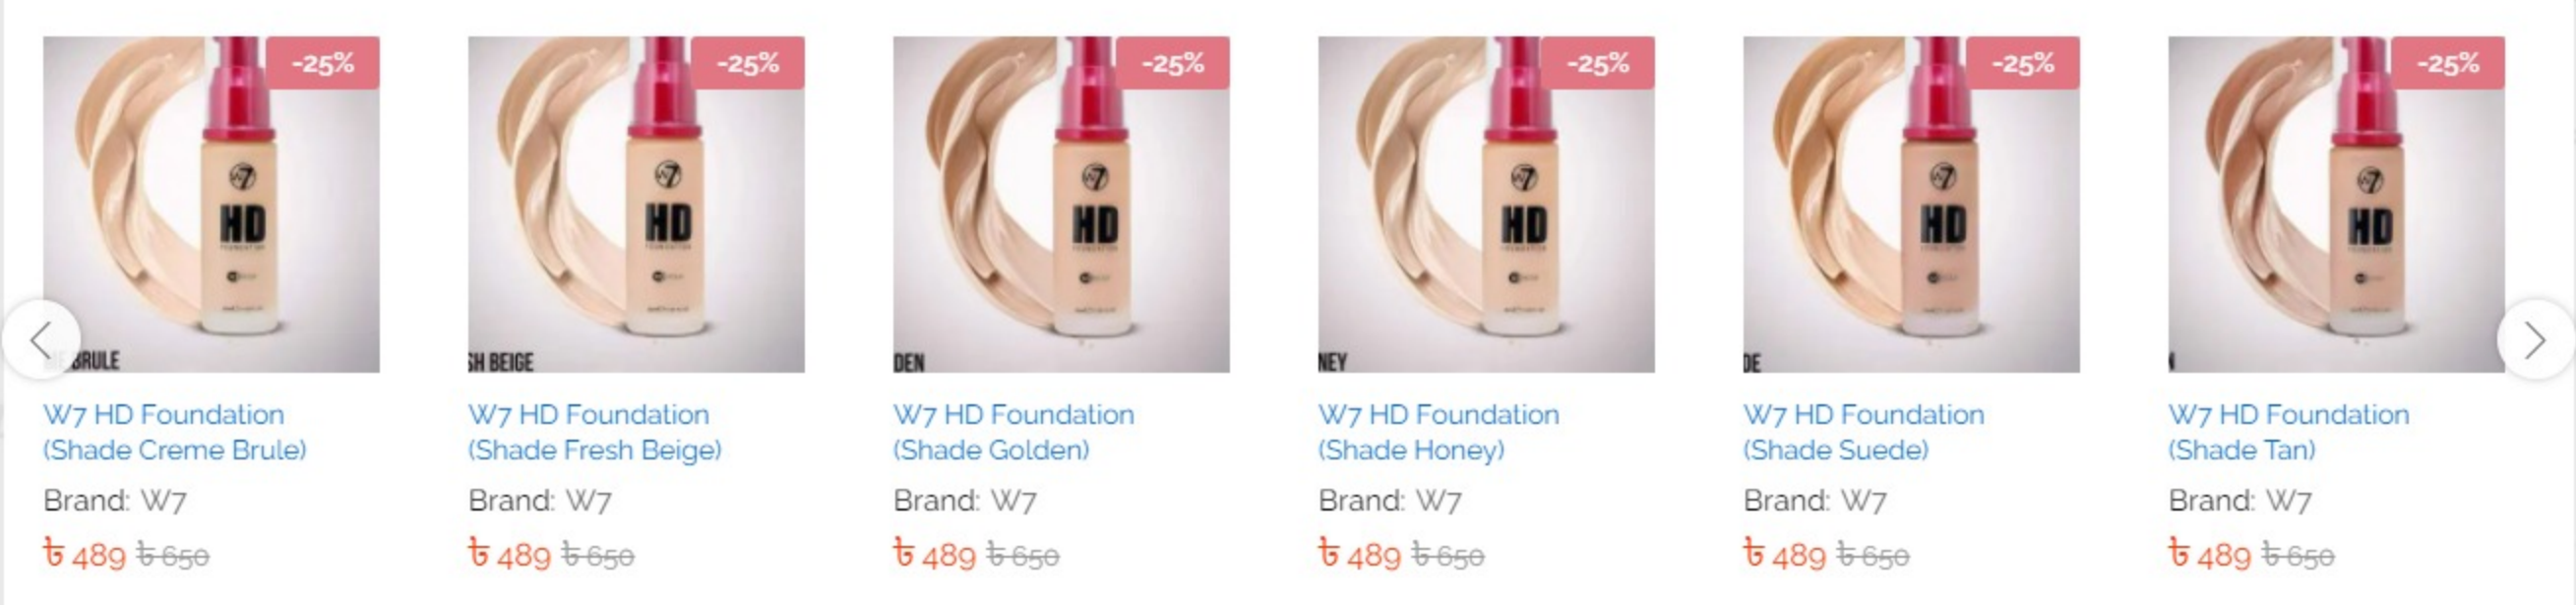

Ends In 03 : 51 : 52

View All

Top Categories Of The Month

Makeup

New Arrivals Best Seller Most Popular View All

Skin Care

New Arrivals Best Seller Most Popular View All

Hair Care

New Arrivals Best Seller Most Popular View All

FABRIC BED DISCOUNT **25% OFF**

Strong mattress support with 10 wood prevents sagging and increases mattress

TK266
TK219

Shop Now

#04 DARK GRAY BROWN

PINKFLASH

Focallure Lipgloss Pink Flash View All

New Arrivals Best Seller Sale

Makeup

- W7 HD Foundation (Shade Creme Brule) **TK 489** ~~TK 650~~
- W7 HD Foundation (Shade Fresh Beige) **TK 489** ~~TK 650~~
- W7 HD Foundation (Shade Golden) **TK 489** ~~TK 650~~
- W7 HD Foundation (Shade Honey) **TK 489** ~~TK 650~~
- W7 HD Foundation (Shade Suede) **TK 489** ~~TK 650~~
- W7 HD Foundation (Shade Tan) **TK 489** ~~TK 650~~
- W7 HD Foundation (Shade Vanilla) **TK 489** ~~TK 650~~