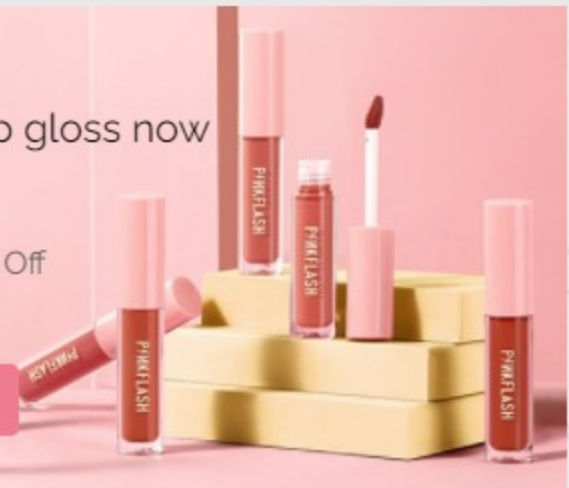

Download Pink Flash App Now!

Shopping fastly and easily more with our app. Get a link to download the app on your phone

Email Address